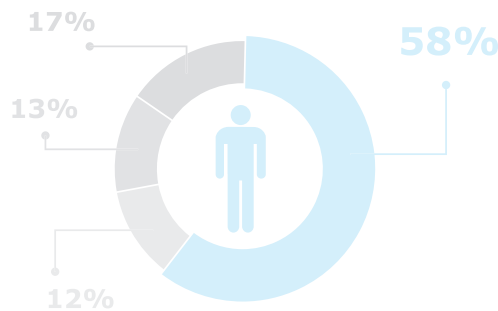

Certified Incubator List

Oklahoma Small Business Incubator Program

OKLAHOMA
DEPARTMENT OF COMMERCE

ADA

Pontotoc Technology Center Business Incubator
601 W. 33rd
Ada, OK 74820
580/310-2235
Contact: Hershel Williams
Email: hwilliams@pontotoctech.edu
<http://www.pontotoc.com/>